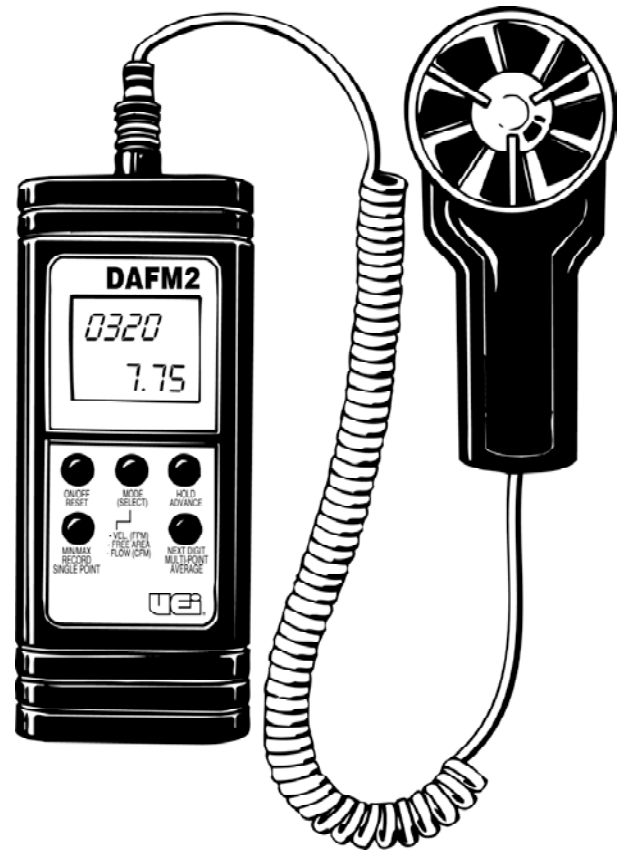

DAFM2

Digital Air Flow Meter

MEASURE AIRFLOW, TEMPERATURE AND CFM... ALL WITH ONE CONVENIENT INSTRUMENT!

- Fast, accurate readings on a large LCD
- Free rotating vane wheel ensures accuracy at both high and low air velocities
- Calculates CFM
- Displays air velocity and temperature simultaneously
- Air flow measurements provided in ft./min. and m./sec.
- MIN/MAX/AVG recording functions
- °C and °F switchable
14 to 122°F (-10 to 50°C)
- Data hold

DAFM2 • Digital Air Flow Meter

The DAFM2 is perfect for troubleshooting air conditioning and heating systems, measure air velocities, wind speeds and temperature. The DAFM2 will also calculate CFM

The DAFM2 has the following features:

- Fast, accurate readings on a large LCD
- Free rotating vane wheel ensures accuracy at both high and low air velocities
- Calculates CFM
- Displays air velocity and temperature simultaneously
- Air flow measurements provided in ft./min. and m./sec.
- MIN/MAX/AVG recording functions
- °C and °F switchable 14 to 122°F (-10 to 50°C)
- Auto power off (defeatable)
- Data hold
- High resolution
- Airflow accuracy: ±2%
- One year limited warranty

Specifications

Resolution		Accuracy
Airflow		
125 - 4900 ft./min. (±2%)	1	±2%
0.7 - 25 m./sec. (±2%)	0.01	±2%
Temperature		
+14° to 122°F	0.1	±1.0°F
-10° to 50°C	0.1	±0.6°C
Digital display (LCD)	Counts - 4000 updates 3 times/sec.	
Temperature	+14° to 122°F (-10° to 50°C)	
Battery type	9 Volt	
Battery life	100 hrs. typical (alkaline)	
Display type	LCD	
Display size	1-1/4" x 1-5/8" (181 mm x 42 mm)	
Size (H x W x D)	7-1/8" x 2-3/4" x 1-3/8" (181 mm x 71 mm x 38 mm)	
Diameter of fan	2-7/8" (70 mm)	
Auto power off	20 minutes	