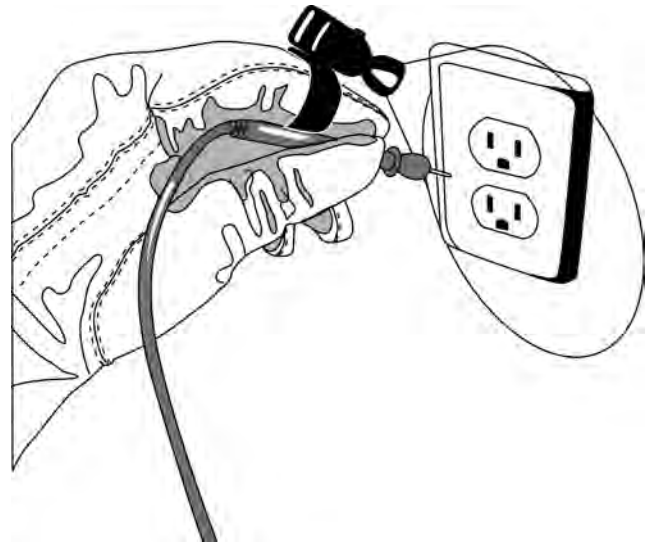

UEi
Automotive

AWL1

Firefly Wristlight™

**CONVENIENT LIGHT WHERE
YOU NEED IT MOST.**

- **Attaches to your finger, thumb or wrist**
- **Unique swivel head puts the light exactly where you need it, at your finger tips**
- **Ultra-Bright LED lasts over 100,000 hours**
- **Comes complete with Velcro finger/thumb strap, and optional snap-on wrist band**

AWL1 • Firefly Wristlight™

The Firefly Wristlight™ conveniently puts light where you need it most, at your finger-tips. With adjustable application options, this is one of the most convenient lighting tools available. Designed to firmly strap onto your wrist, fingers, or tools, making the amount of application possibilities endless.

The AWL1 has the following features:

- Attaches to your finger, thumb or wrist
- Unique swivel chromed reflective head for maximum brightness
- Ultra-Bright LED lasts over 100,000 hours
- Comes complete with Velcro strap, and snap-on wrist band
- Three AG10 cell batteries included
- One year limited warranty