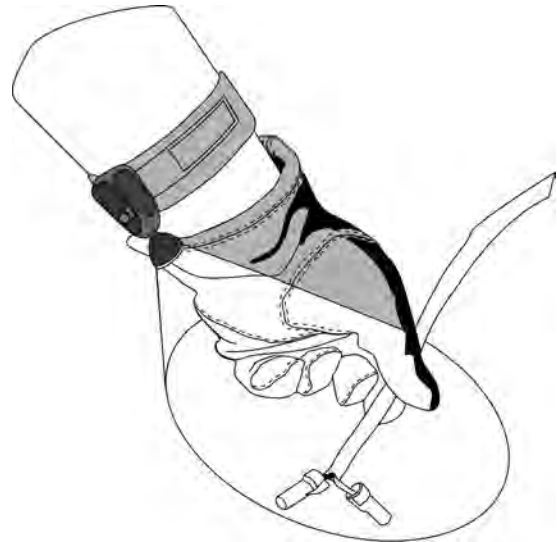

UEi
Automotive

AWL1

Firefly Wristlight™

**CONVENIENT LIGHT WHERE
YOU NEED IT MOST.**

- **Attaches to your finger, thumb or wrist**
- **Unique swivel head puts the light exactly where you need it, at your finger tips**
- **Ultra-Bright LED lasts over 100,000 hours**
- **Comes complete with Velcro finger/thumb strap, and optional snap-on wrist band**

AWL1 • Firefly Wristlight™

The Firefly Wristlight™ conveniently puts light where you need it most, at your finger-tips. With adjustable application options, this is one of the most convenient lighting tools available. Designed to firmly strap onto your wrist, fingers, or tools, making the amount of application possibilities endless.

The AWL1 has the following features:

- Attaches to your finger, thumb or wrist
- Unique swivel chromed reflective head for maximum brightness
- Ultra-Bright LED lasts over 100,000 hours
- Comes complete with Velcro strap, and snap-on wrist band
- Three AG10 cell batteries included
- One year limited warranty