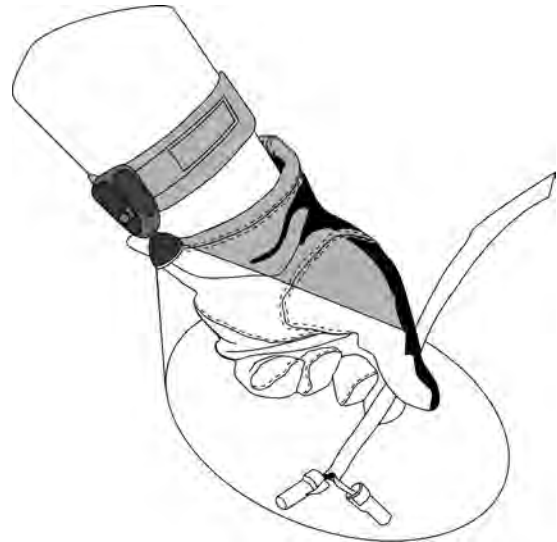

UEi
Automotive

AWL1

Firefly Wristlight™

**CONVENIENT LIGHT WHERE
YOU NEED IT MOST.**

- Attaches to your finger, thumb or wrist
- Unique swivel head puts the light exactly where you need it, at your finger tips
- Ultra-Bright LED lasts over 100,000 hours
- Comes complete with Velcro finger/thumb strap, and optional snap-on wrist band

AWL1 • Firefly Wristlight™

The Firefly Wristlight™ conveniently puts light where you need it most, at your finger-tips. With adjustable application options, this is one of the most convenient lighting tools available. Designed to firmly strap onto your wrist, fingers, or tools, making the amount of application possibilities endless.

The AWL1 has the following features:

- Attaches to your finger, thumb or wrist
- Unique swivel chromed reflective head for maximum brightness
- Ultra-Bright LED lasts over 100,000 hours
- Comes complete with Velcro strap, and snap-on wrist band
- Three AG10 cell batteries included
- One year limited warranty