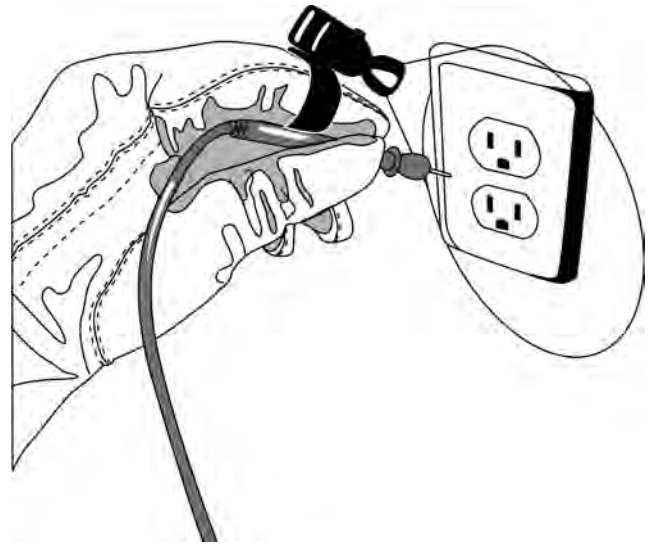

UEi
Automotive

AWL1

Firefly Wristlight™

**CONVENIENT LIGHT WHERE
YOU NEED IT MOST.**

- Attaches to your finger, thumb or wrist
- Unique swivel head puts the light exactly where you need it, at your finger tips
- Ultra-Bright LED lasts over 100,000 hours
- Comes complete with Velcro finger/thumb strap, and optional snap-on wrist band

AWL1 • Firefly Wristlight™

The Firefly Wristlight™ conveniently puts light where you need it most, at your finger-tips. With adjustable application options, this is one of the most convenient lighting tools available. Designed to firmly strap onto your wrist, fingers, or tools, making the amount of application possibilities endless.

The AWL1 has the following features:

- Attaches to your finger, thumb or wrist
- Unique swivel chromed reflective head for maximum brightness
- Ultra-Bright LED lasts over 100,000 hours
- Comes complete with Velcro strap, and snap-on wrist band
- Three AG10 cell batteries included
- One year limited warranty