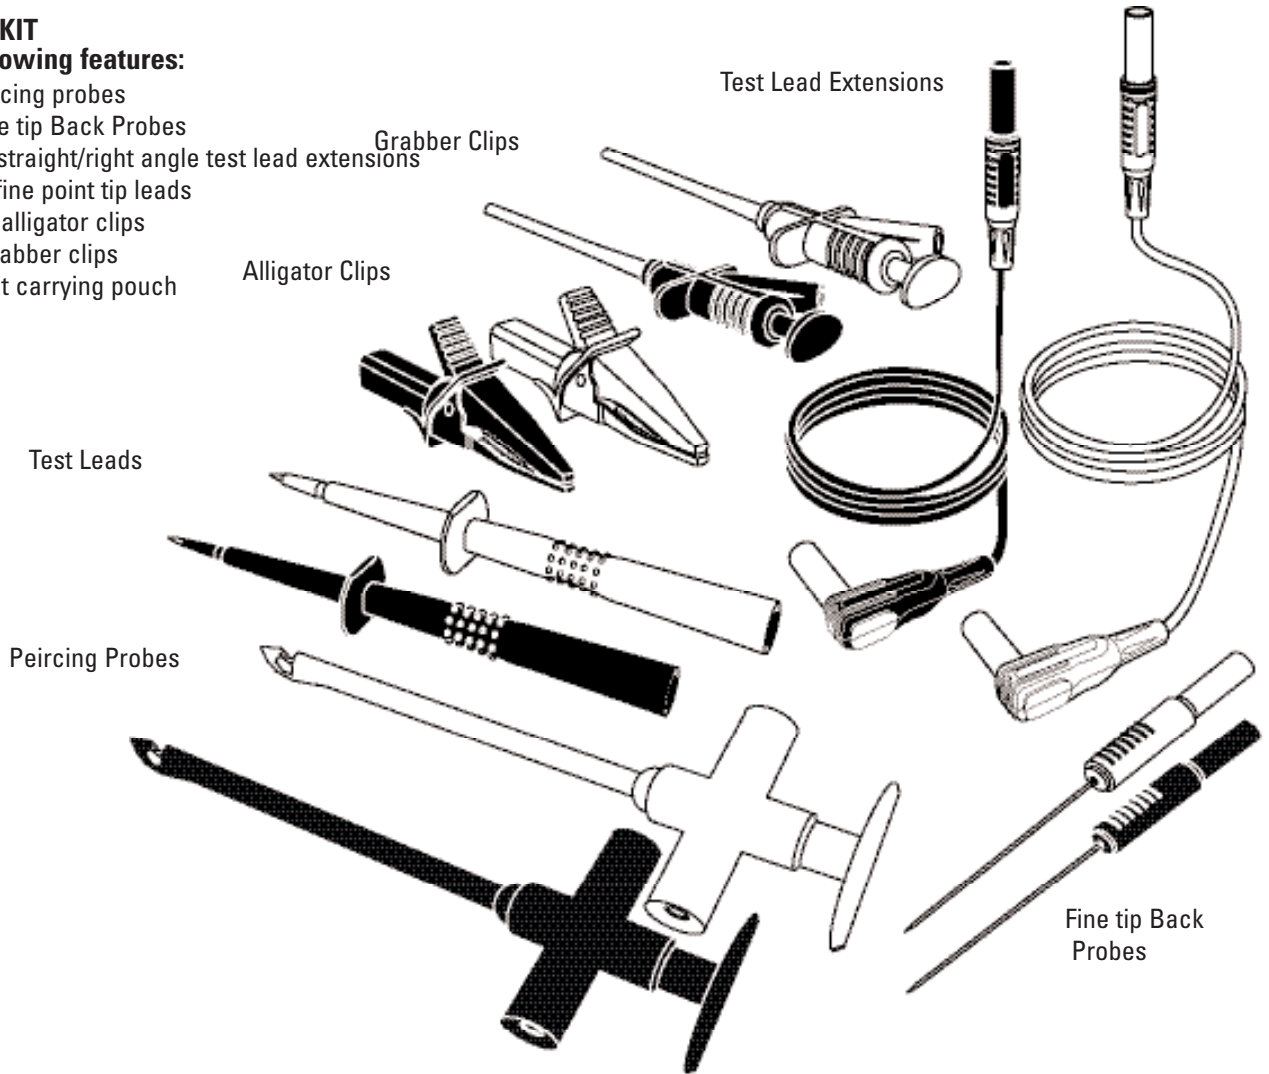

A VARIETY OF SOLUTIONS

■ Universal straight/right angle test lead extensions

NEW

■ Peircing probes

■ Large jaw alligator clips

■ Remote grabber clips

NEW

■ Fine tip back probes

NEW

ATL501KIT • Test Lead Kit

ATL501KIT offers a collection of probes designed to offer both safety and convenience. Included are a set of straight to right angle standard test leads, two fine point leads, a pair of alligator clips, grabber clips, piercing probes and fine tip back probes. This combination of leads offers a variety of solutions to match the challenges faced on a day-to-day basis. Packaged together in a convenient carrying pouch, helps keep them organized and easily accessible.

The ATL501KIT has the following features:

- *NEW!* Peircing probes
- *NEW!* Fine tip Back Probes
- Universal straight/right angle test lead extensions
- Insulated fine point tip leads
- Large jaw alligator clips
- Remote grabber clips
- Convenient carrying pouch